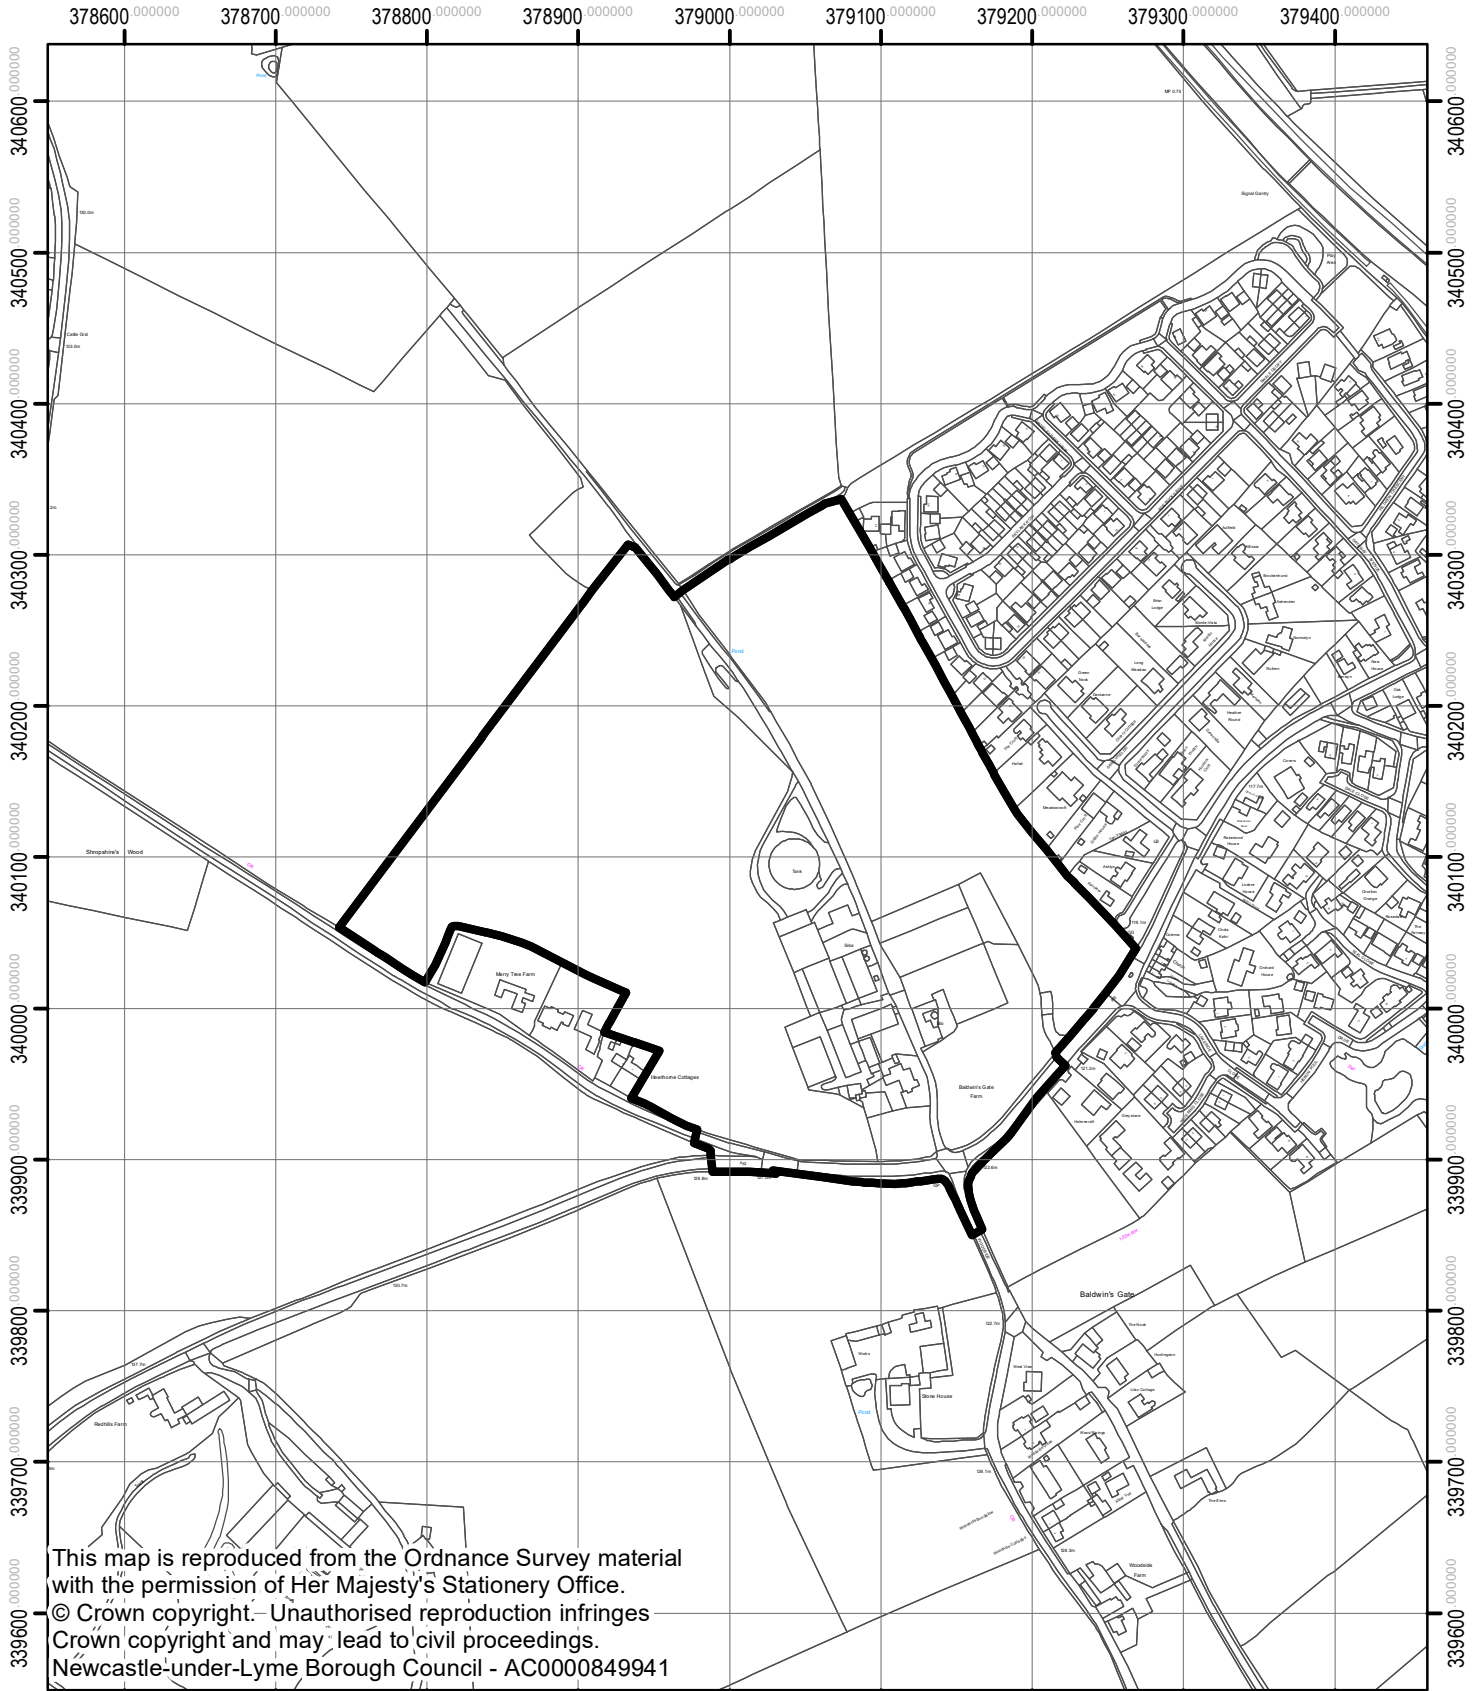

24/00313/REM Baldwins Gate Farm

This map is reproduced from the Ordnance Survey material with the permission of Her Majesty's Stationery Office.
© Crown copyright. Unauthorised reproduction infringes Crown copyright and may lead to civil proceedings.
Newcastle-under-Lyme Borough Council - AC0000849941